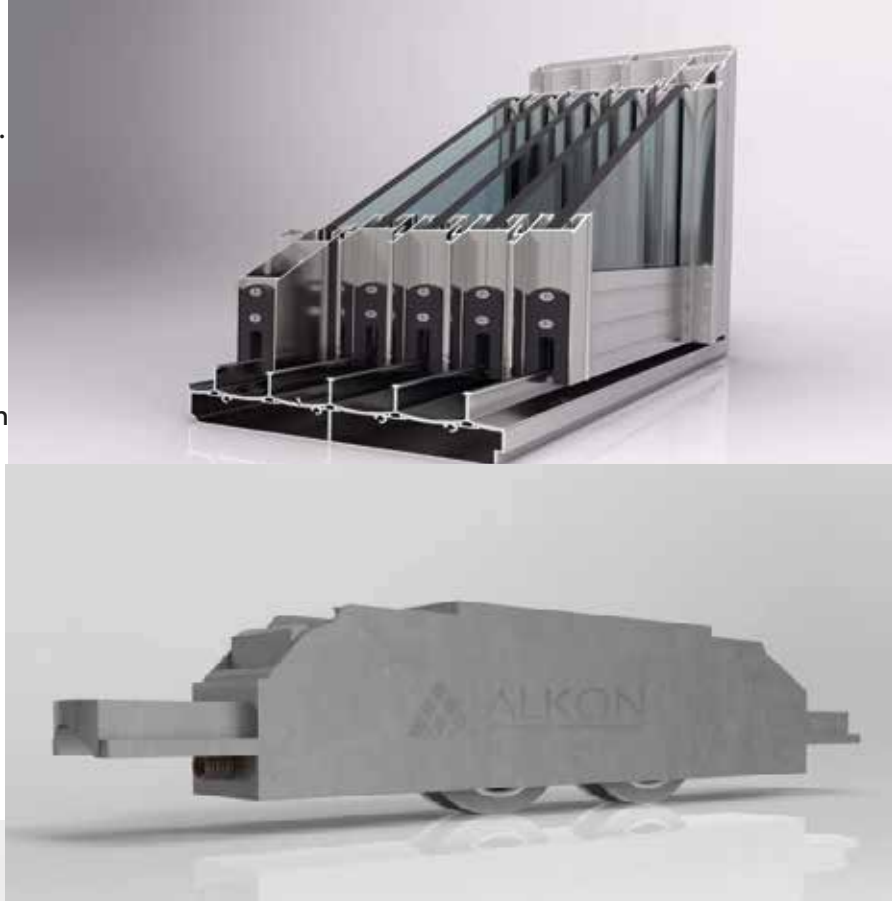

Slidekon Seamless Sliding Series With and Without Threshold

It allows the glass to be collected by sliding sideways in the applied area, thus saving space in the interior and providing more usage area. It provides more spacious use in narrow application not obstruct the exit points, reduces the glass stretching rate to zero thanks to the interlocking aluminum wicks at the glass joints, and is water, wind and dust-proof. With Threshold, Without Threshold, Interlocking Sliding Series has 2 rails, 3 rails, 4 rails, 5 rails, and can be opened to the right and left, sliding sideways from 2 to 10 glasses. Each panel has 2 roller carriers, 150 kg. The carrier rollers are designed with 2 bearings.