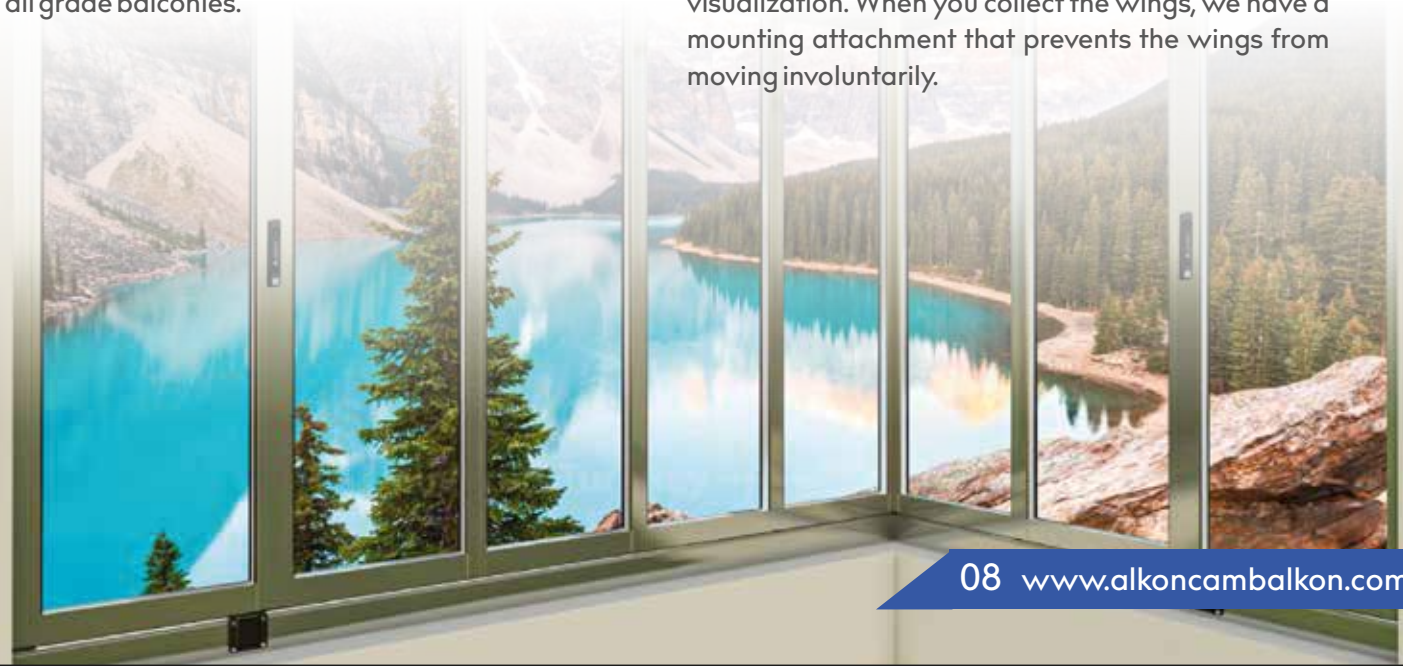

With water drainage and sloping flooring, your glass balconies are designed to minimize the ingress of water. Between the aluminum wings you have both thermal and acoustic insulation as well as a long-term investment. In our system, the Glass joint is woven with Aluminium rousing, hair wick and epdm gasket. We have the ability to adjust the diameter with our customization profiles. This completes your visualization. When you collect the wings, we have a mounting attachment that prevents the wings from moving involuntarily.