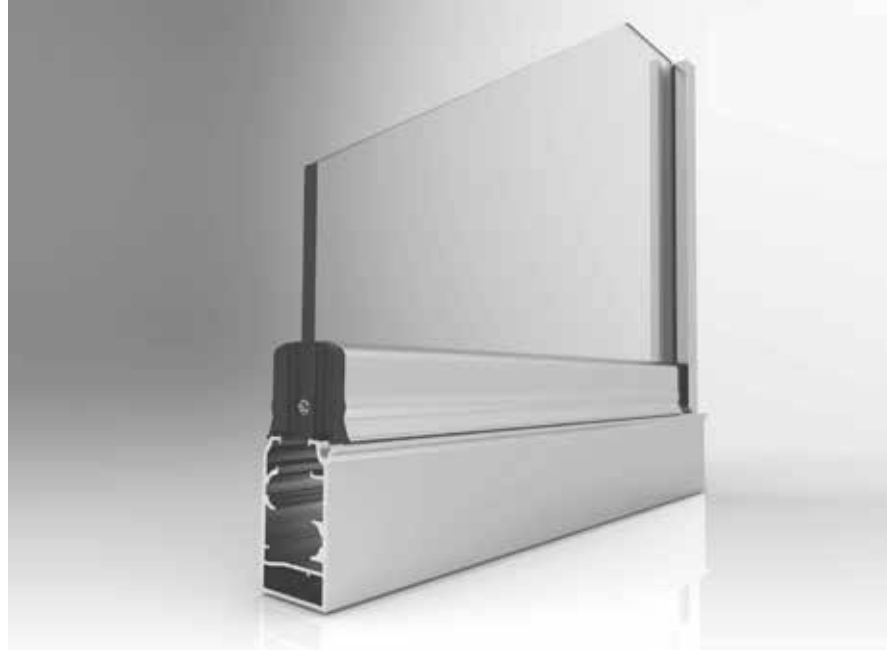

A new look at glass balcony with Prokon

Prokon was born to solve all the problems you compare. Easy to assemble, easy to use and proven customer experience

Prokon ile cam balkona yeni bir bakış

Prokon karşılaştırdığınız tüm problemlere çözüm için doğmuştur. Montajı kolay kullanımı kolay müşteri deneyimi kanıtlanmış bir üründür.

Technical Details / Teknik Detaylar

Maximum System Height Maksimum Sistem Yüksekliği	--- 2800 MM ---
Maximum Panel Width Maksimum Kanat Genişliği	--- 800 MM ---
Maximum Panel Width Cam Kalınlığı	--- 8 MM / 10 MM ---
Maximum Panel Width Cam Tipi	--- Single Glass --- Tek Cam
System Operation Açılma Şekli	--- Espagnolette Lock and Rope --- İspanyolet Kilit ve İp
Profile Colours (in Stock) Profil Renkleri (Stokta)	--- Anodized-Bright Bronz-7016 Anthracite Grey-Ral Colours --- Elokosal-Parlak Bronz-7016 Antrasit Gri-Ral Renkleri
Polyamide Panel Cap Colour (in Stock) Poliamid Kanat Kapak Renkleri (Stokta)	--- Black ve Gray --- Siyah ve Gri