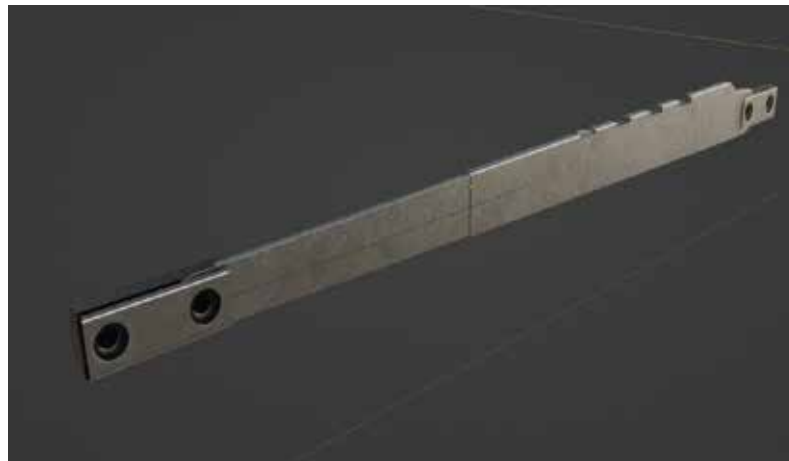

Alkon products do not require maintenance. Steel stainless bearings, with end-to-end parts produced with pure raw materials, carbon-coated dust covers and polyamide-coated accessories, are non-polluting products that are compatible with humid, dusty and wet environments.