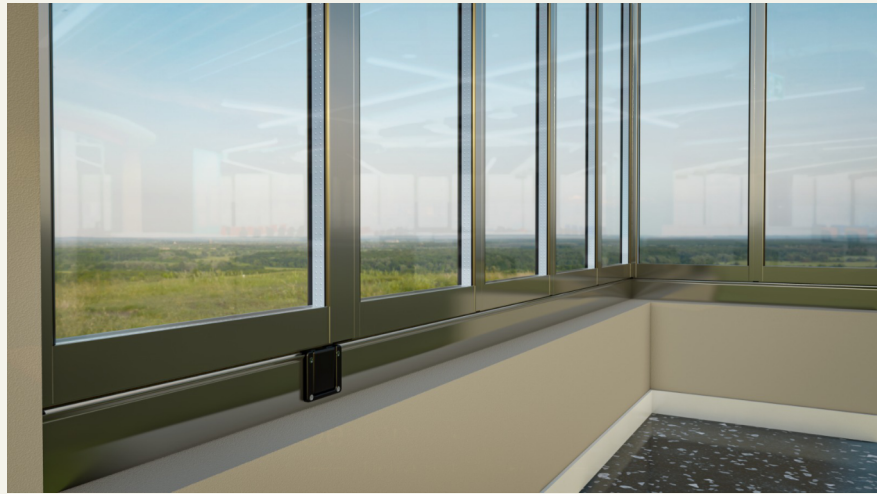

ISIKON Curtain Applications

Thanks to its superior features, the Isikon guide router works without interfering with the use of curtains by automatically closing. Isikon has a wide range of curtain applications. It is fully compatible with blinds and spring roller blinds. In addition to the curtain application, Isikon is compatible with all optional glass types thanks to comfort glass and reflective glasses that block sunlight.