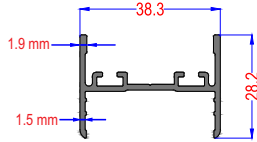

Profile Name:

h Single Side Strip 30 mm

Code Nr.:

ISIKON-AL-1304

Weight kg/m:

2.3 kg - 6.50 m - (355 gr/m)

Double Glazed Folding System

ISIKON 30 mm

Profile Name:

H Double Side Strip 30 mm

Code Nr.:

ISIKON-AL-1305

Weight kg/m:

2.8 kg - 6.50 m - (432 gr/m)

Profile Name:

U Side Strip 30 mm