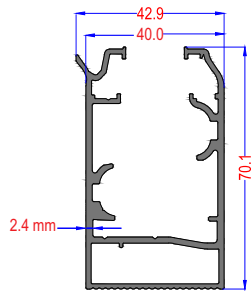

Double Glazed Folding System

ISIKON 30 mm

Profile Name:

Rail Profil

Code Nr.:

ISIKON-AL-1300

Weight kg/m:

8.2 kg - 6.50 m - (1261 gr/m)