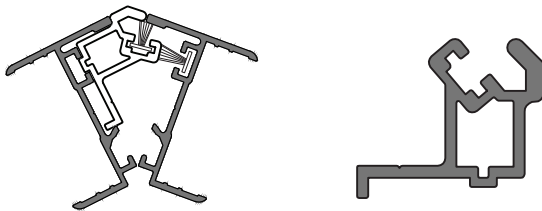

Double Glazed Folding System

ISIKON 30 mm

Profile Name:

H Double Side Strip 30 mm

Code Nr.:

ISIKON-AL-1305

Weight kg/m:

2.8 kg - 6.50 m - (432 gr/m)

Profile Name:

U Side Strip 30 mm

Code Nr.:

ISIKON-AL-1306

Weight kg/m:

1.85 kg - 6.50 m - (285 gr/m)

Profile Name:

Section of 135° Joining

Code Nr.:

ISIKON-AL-1304-1

Weight kg/m:

5.5 kg - 6.50 m - (860 gr/m)