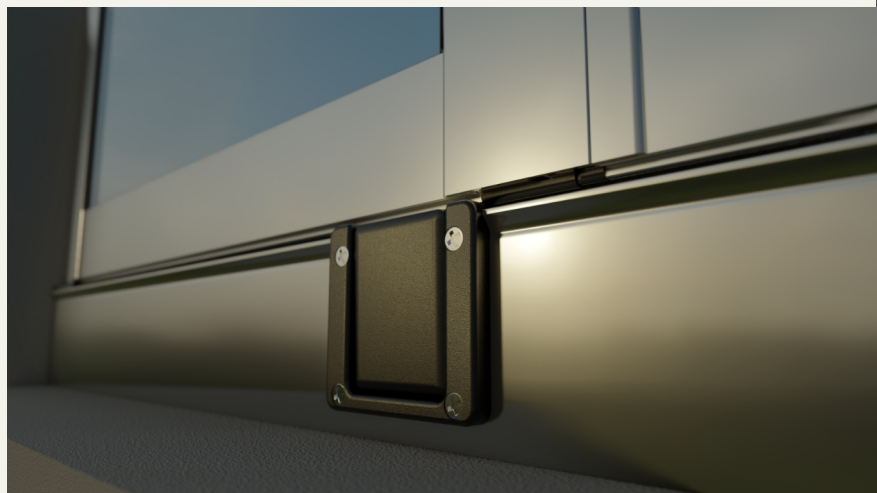

ISIKON Water Blocking Barrier Dropper System

This system discharges rainwater and liquids formed by steam through the inclined dropper water outlet.